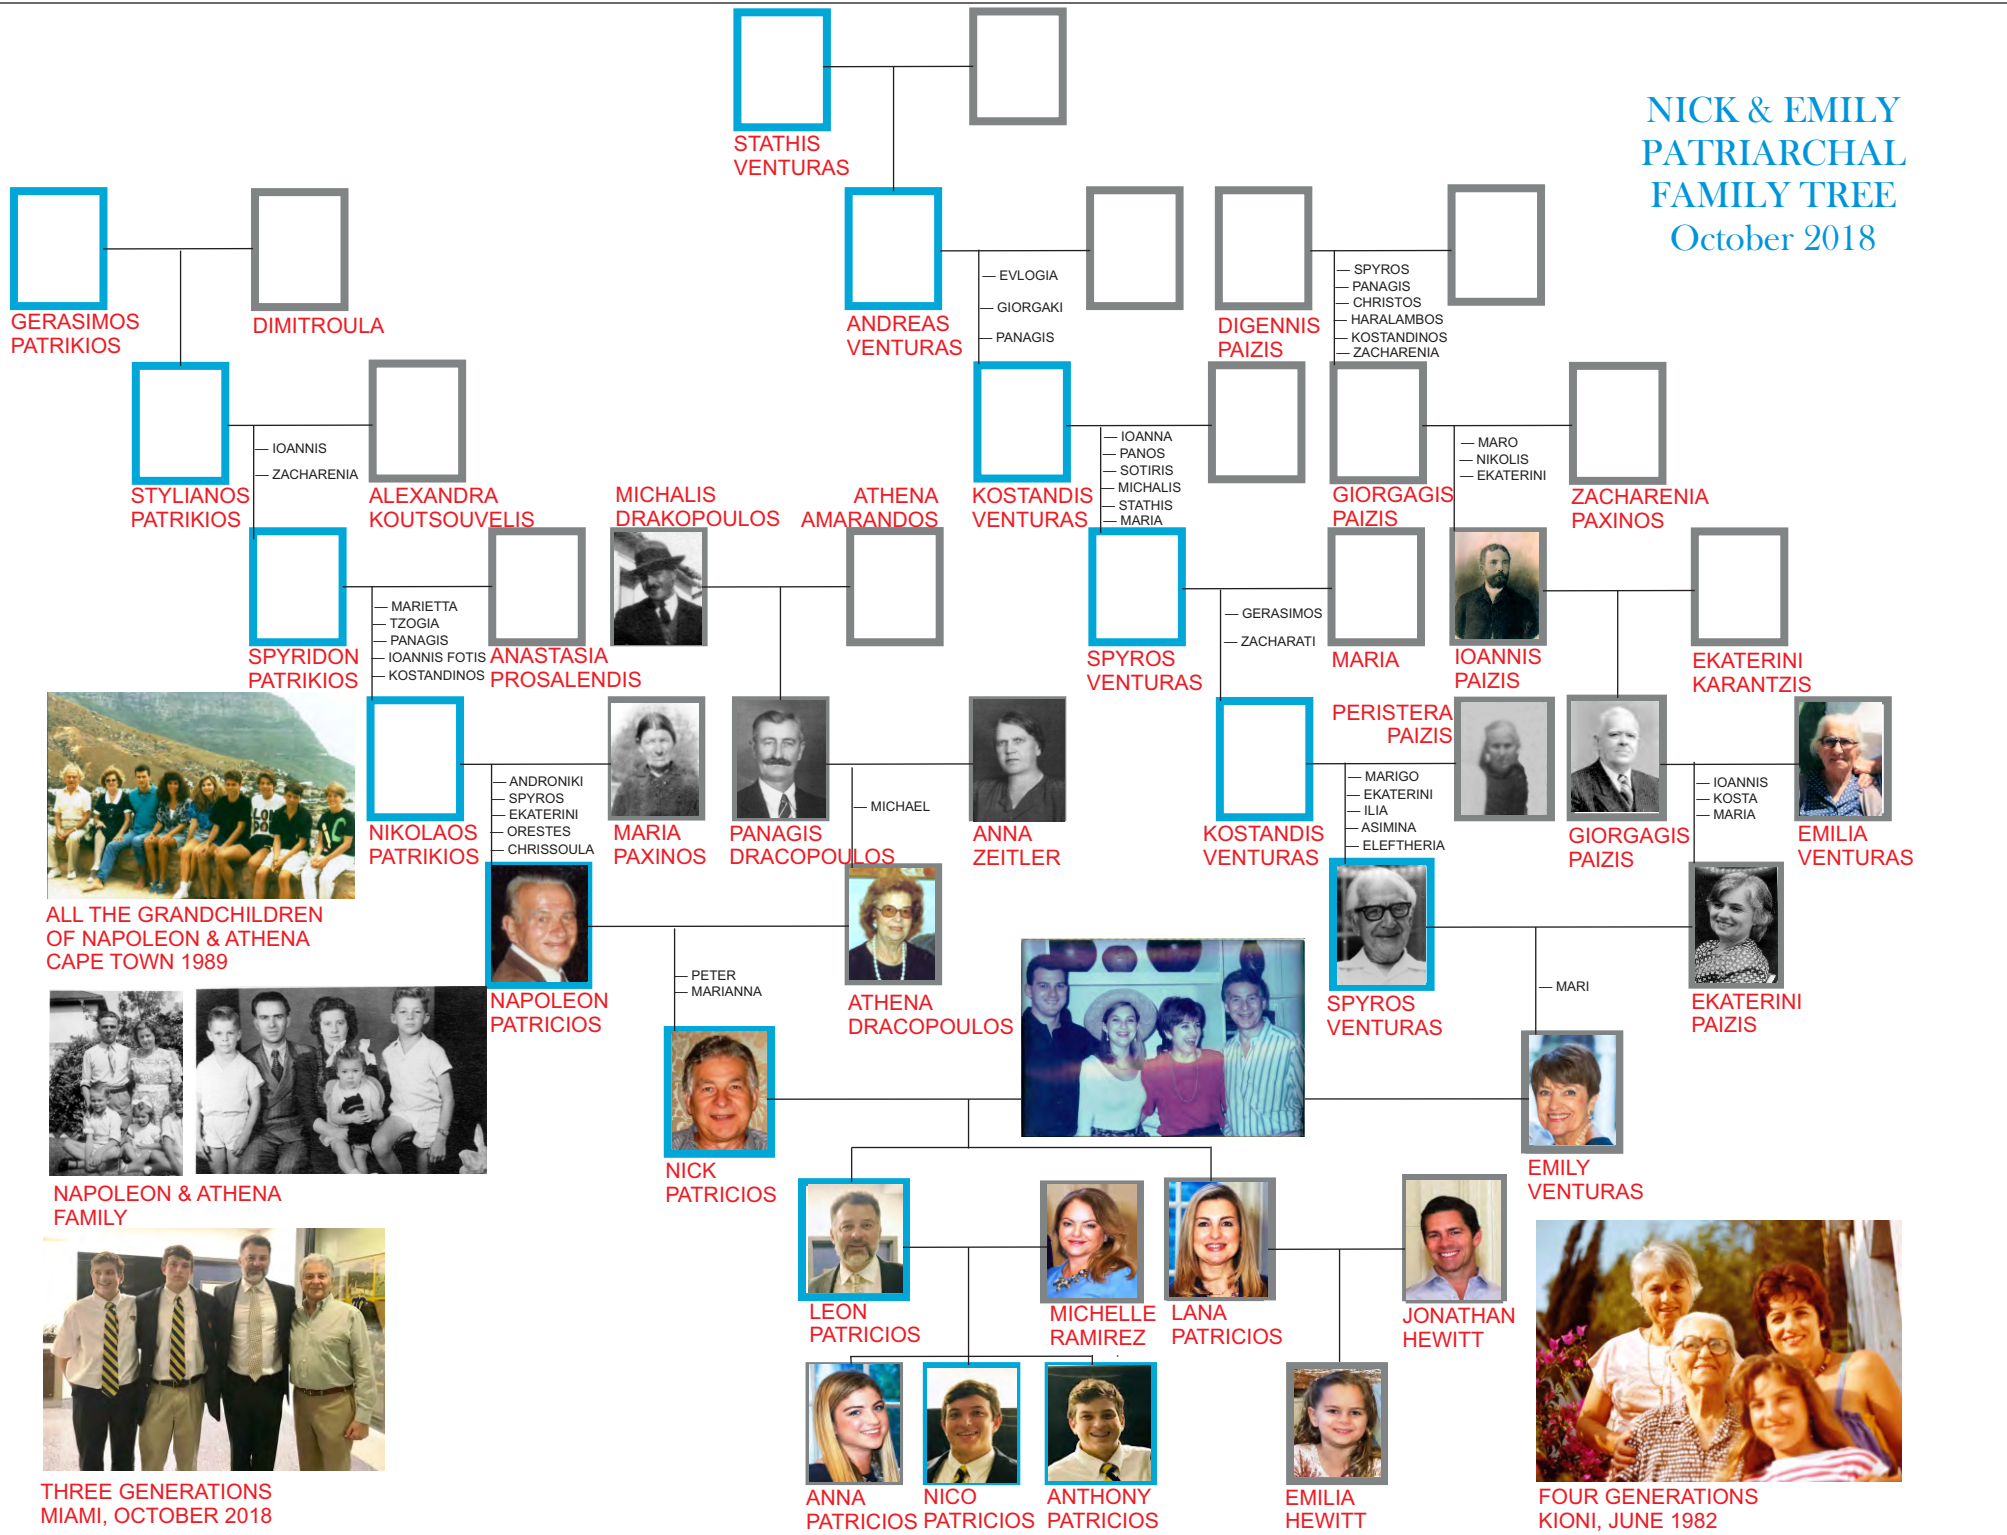

NICK & EMILY PATRIARCHAL FAMILY TREE

October 2018

**NICK & EMILY
Matriarchal
Family Tree**
October 2018

ATHENA & MICHAEL

PANAGIS DRACOPOULOS & FAMILY
TRAVEL USA to GREECE c. 1924

2nd WIFE
DORA
KLEIN

JOHN
ZEITLER

FIRST COUSINS

JOHANNESBURG 1999

ALL THE GRANDCHILDREN OF MARIA & NIKOLAOS
GERMISTON LAKE 1946

IOANNIS
PAXINOS

IOANNIS
EFSTATHIOS

ANASTASIS
PAXINOS

IOANNIS
EFSTATHIOS

CHRISTIANNA
DARNHORN

ANNA
PATRICIOS

NICO
PATRICIOS

ANTHONY
PATRICIOS

MICHELLE
RAMIREZ

LANA
PATRICIOS

EMILIA
HEWITT

JONATHAN
HEWITT

MATRIARCH
EMILIA
VENTURAS

ADAMANTIA
SYRMIS

IOANNIS
PANOS

STAMOS
VENTURAS

AFRODITI
PAIZIS

STAMOS
ELENI
ARTEMIS
MANTI
LEONORA

ALL THE GRANDCHILDREN OF EKATERINI & SPYROS

VENTURAS
VENTURAS

ELENI
VENTURAS